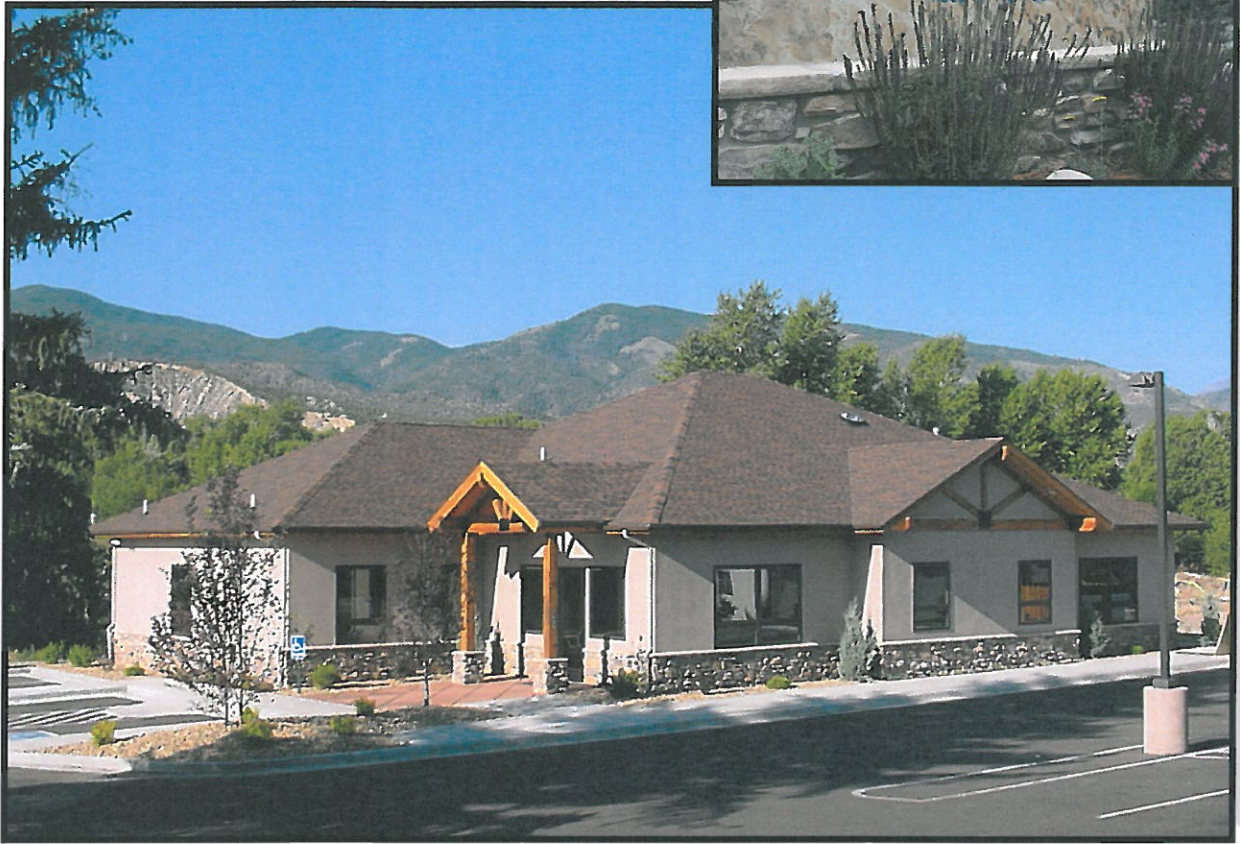

Building More than a Reputation

Salida Family Dentistry

Owner:

Brent Sites & Keith Wilken

Architect:

Ron Mazzeo & Associates

Location:

Salida, Colorado

Size:

3,600 Sq. Ft.

Final Construction Cost:

\$461,000.00

Project Completion:

February 2005

This high-tech dental office includes nine patient operatories, an x-ray laboratory and a sterilization area. The doctors brought to the project requests for high-tech computer imaging and interactive patient video. Work began on this project as a contractor lead design build.